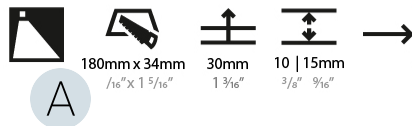

PROJECT	_____
TYPE	_____
SPECIFIER	_____
QUANTITY	_____
DATE	_____

DELIGHT STRING STEP WIDE RECESSED

A35702-

base number	LED Color Temp	Finishes (Diamond)	Finishes (Triangle)
	30/35/50		

- To build a product code in our configurator select the specify button on the base model # product page
- To build a manual product code on this datasheet choose from the options listed below in blue font and add the suffix to the base model #

GENERAL

Series: Delight
Subseries: Delight String Step Wide
Brand: Prolicht
Division: Architectural
Mounting Type: Recessed
Mounting Location: Wall
Subcategory: Step Light

PHYSICAL

Shape: Rectangle
Length (mm): 190
Length (in): 7 1/2
Height (mm): 40
Depth (mm): 27
Height (in): 1 9/16
Depth (in): 1 1/16
Ceiling Thickness (mm): 10 / 12 / 15
Ceiling Thickness (in): 3/8 or 1/2 or 9/16
Min. Recessing Depth (mm): 30
Min. Recessing Depth (in): 1 3/16
Light Distribution: Asymmetric
Weight (kg): 0.208
Weight (lbs): .4576
Fixture Finish: SSR / BKV / CWI / CRY / HAB / UFT / ITA / RUA / FTG / MYG / LOD / PUS / FRO / FUP / KIA / POP / BLS / SPG / MEY / GOH / GUM / CHC / COM / ABZ / JAG / OBR / MOS / ROR
Fixture Material: Aluminum
Cut-out Measurements: 140mm / 5 1/2" x 34mm / 1 5/16"

LED

Number of LEDs: 1
Color Temperature (°K): 3000 / 3500 / 5000
Max. Delivered Lumen (lm): 60
CRI: >80 CRI
Lamp Life (hrs): 50000

OPTICAL

RATINGS AND CERTIFICATIONS

Certified By: Certified for North American Standards
IP rating: IP20