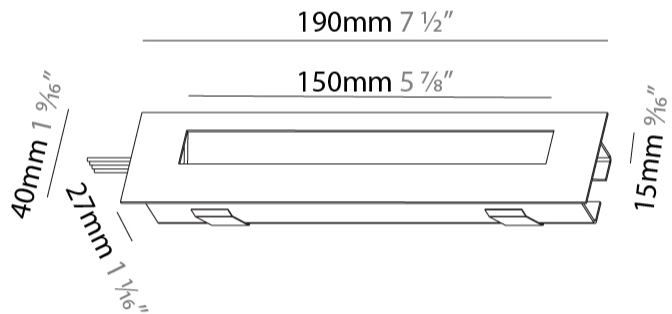

GENERAL

Series: Delight
Subseries: Delight String Step Wide
Brand: Prolicht
Division: Architectural
Mounting Type: Recessed
Mounting Location: Wall
Subcategory: Step Light

PHYSICAL

Shape: Rectangle
Length (mm): 190
Length (in): 7 1/2
Height (mm): 40
Depth (mm): 27
Height (in): 1 9/16
Depth (in): 1 1/16
Ceiling Thickness (mm): 10 / 12 / 15
Ceiling Thickness (in): 3/8 or 1/2 or 9/16
Min. Recessing Depth (mm): 30
Min. Recessing Depth (in): 1 3/16
Light Distribution: Asymmetric
Weight (kg): 0.208
Weight (lbs): .4576
Fixture Finish: SSR / BKV / CWI / CRY / HAB / UFT / ITA / RUA / FTG / MYG / LOD / PUS / FRO / FUP / KIA / POP / BLS / SPG / MEY / GOH / GUM / CHC / COM / ABZ / JAG / OBR / MOS / ROR
Fixture Material: Aluminum
Cut-out Measurements: 140mm / 5 1/2" x 34mm / 1 5/16"

ELECTRICAL

Lamp Type: LED (Zhaga Standard)
Input Wattage (W): 2.2
Total Output Wattage (W): 2
Dimming: 0-10V Dimming / Phase Dimming (120Vac Only)
Driver Included: No
Driver Location: Remote
Driver Type: Constant Voltage - 120 / 277Vac
Driver Class: Class 2
Input Voltage (V): 120 - 277
Output Voltage (V): 24

LED

Number of LEDs: 1
Color Temperature (°K): 3000 / 3500 / 5000
Max. Delivered Lumen (lm): 60
CRI: >80 CRI
Lamp Life (hrs): 50000

OPTICAL

RATINGS AND CERTIFICATIONS

Certified By: Certified for North American Standards
IP rating: IP20